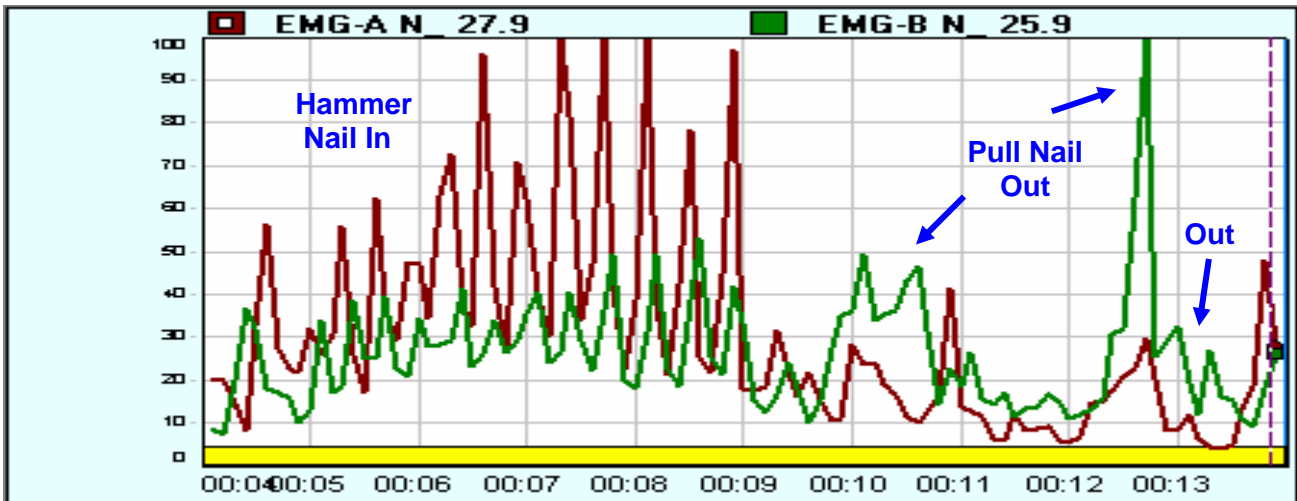

Hammer Nail / Pull Nail

- Finger extensor muscle activity in green
- Finger flexor muscle activity in red

Screwdriver Screw In / Out

- Finger extensor muscle activity in green
- Finger flexor muscle activity in red

Painting A Wall (Paintbrush)

- Finger extensor muscle activity in green
- Finger flexor muscle activity in red