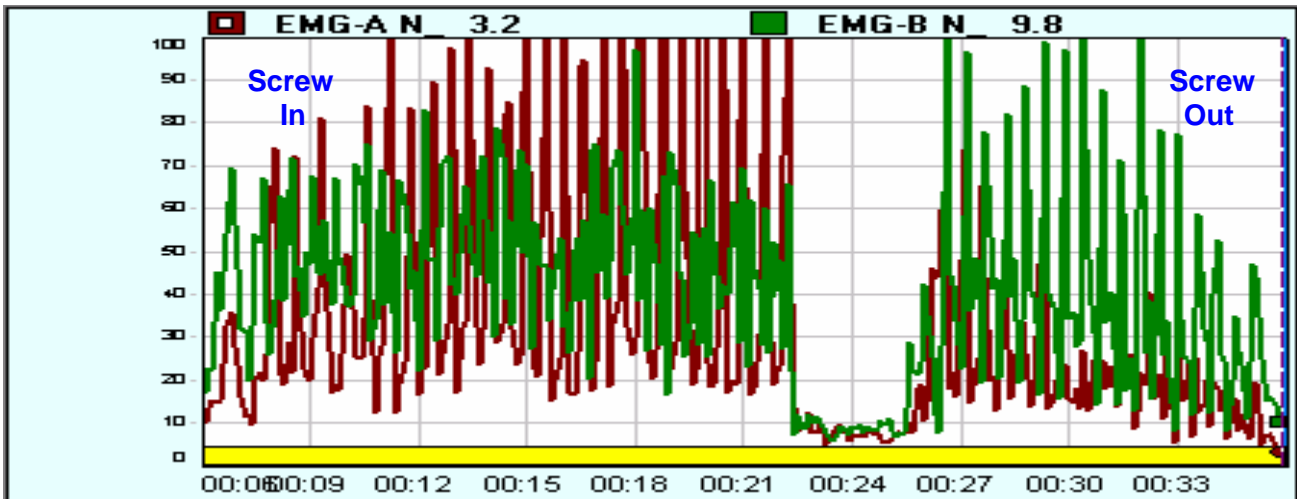

Hammer Nail / Pull Nail

- Finger extensor muscle activity in green
- Finger flexor muscle activity in red

Screwdriver Screw In / Out

- Finger extensor muscle activity in green
- Finger flexor muscle activity in red

Painting A Wall (Paintbrush)

- Finger extensor muscle activity in green
- Finger flexor muscle activity in red